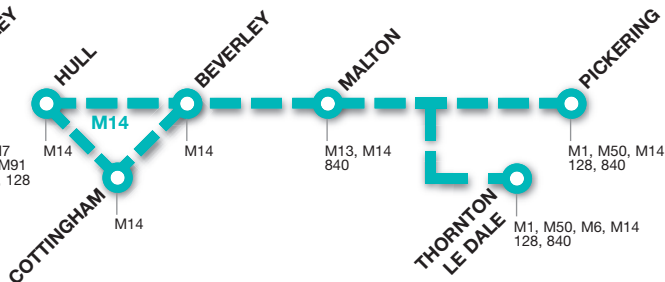

M13 Route: Malton – Job Centre, Broughton, Amotherby, Appleton le Street, Barton le Street, Slingsby, Hovingham, B1257, Sproxton, (morning journey via Sutton Bank National Park Centre, A170), Helmsley – Market Place.

M14 Route: First Hull Bus: Hull – Albion Street, B1233, University, Cottingham, A164, Beverley – Sow Hill Bus Station, B1248, Bainton – Garage, Wetwang, Wharram le Street, Norton – Beverley Road, Malton – Norton Road Job Centre, Old Malton Road, A169, Pickering.

Second Hull Bus: Hull – Albion Street, A1079 via Beverley High Road, A1174, Dunswell, Woodmansey, A1035, Beverley – Sow Hill, B1248, Bainton – Garage, Wetwang, Wharram le Street, Norton – Beverley Road, Malton – Norton Road Job Centre, Old Malton Road, A169 via Marishes, Thornton le Dale Car Park (NOT Pickering).

M15 Route: York – Railway Station, Exhibition Square, Bootham, Clifton Green, Shipton Road – outside Rawcliffe Bar Park & Ride, A1237, B1363, Wigginton Lane End, Sutton on the Forest – Sutton Park, Stillington – York Road, Easingwold, Husthwaite, Coxwold – Village Hall, Byland Abbey, Wass, Ampleforth, Golden Square Caravan Site, Sproxton, Helmsley – Market Place (return journey from Clifton Green via Poppleton Road, York – Railway Station, Exhibition Square).