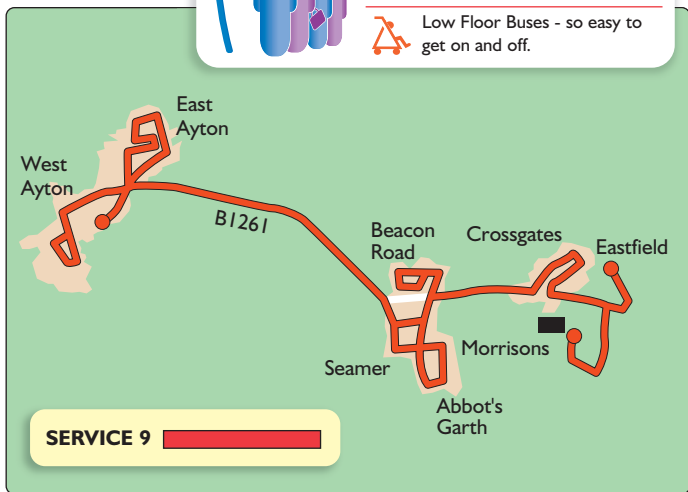

For Morrisons

9

◆ West Ayton ◆ Seamer ◆ Morrisons ◆ Eastfield ◆

THURSDAY BUSES

	a.m.	p.m.
West Ayton (Hewley Drive)	9 30	1230
East Ayton (Carr Lane)	9 35	1235
Broadlands Drive	9 40	1240
Seamer Roundabout	9 45	1245
Seamer (Abbot's Garth)	9 50	1250
Seamer (Beacon Road)	9 53	1253
Seamer (Byward Drive).....	1000	1 00
Morrisons Supermarket.....	1005	1 05
Eastfield (Westway)	1010	1 10

	a.m.	p.m.
Eastfield (Westway)	1100	2 00
Morrisons Supermarket.....	1105	2 05
Seamer (Byward Drive).....	1110	2 10
Seamer (Beacon Road)	1112	2 12
Seamer (Abbot's Garth)	1117	2 17
Seamer Roundabout	1120	2 20
Broadlands Drive	1125	2 25
East Ayton (Carr Lane)	1130	2 30
West Ayton (Hewley Drive)	1135	2 35

Many East Yorkshire buses have CCTV - for your safety.

Low Floor Buses - so easy to get on and off.

Service 9 is provided with the financial support of North Yorkshire Council.

For your bus info¹ call...

01482 22 22 22

Download your timetable...

www.eyms.co.uk