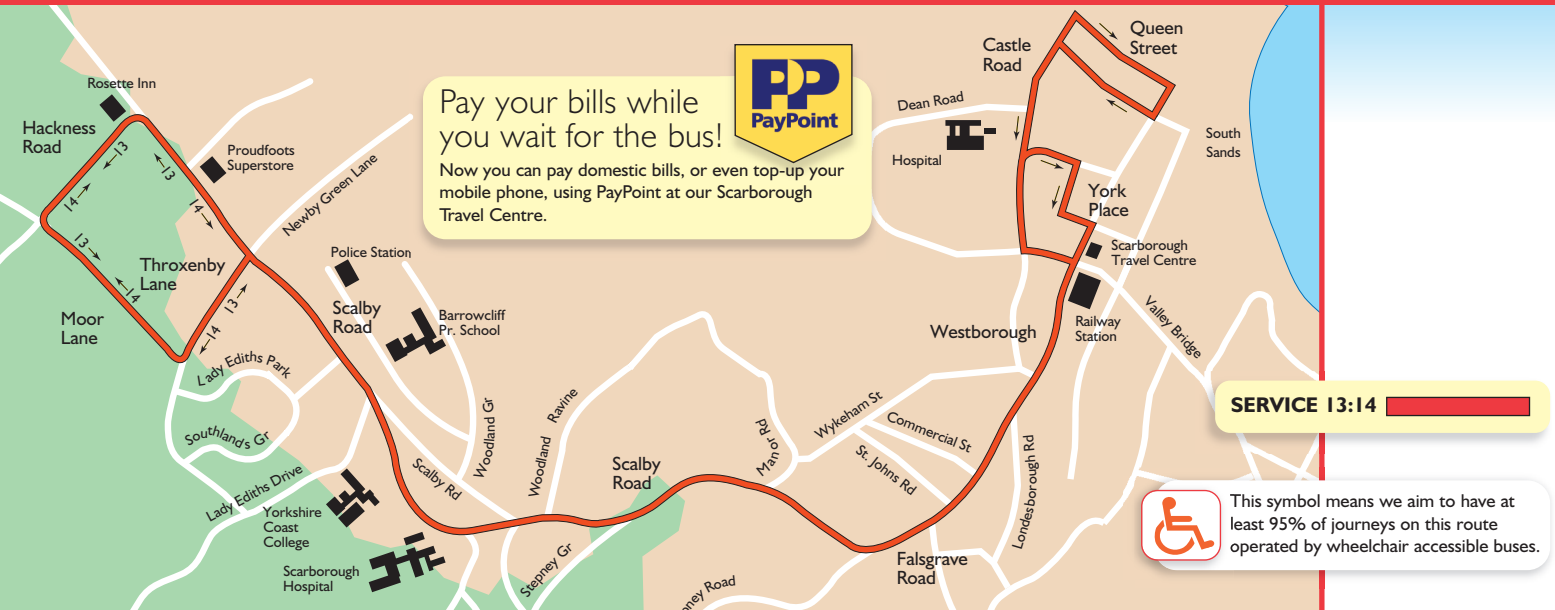

◆ Town Centre ◆ Falsgrave Road ◆ Lady Edith's Drive ◆ Newby ◆

MONDAY TO SATURDAY

	13	14	13	14	13	14	13	14	13	14	13	14	
	a.m.	a.m.	a.m.	a.m.	a.m.	a.m.			p.m.	p.m.	p.m.	p.m.	
Queen Street	7 06	7 36	8 06	8 45	9 15	9 45	15	45	5 15	5 45	6 15	6 15	
Westborough	7 11	7 41	8 11	8 50	9 20	9 50	20	50	5 20	5 50	6 20	6 20	
Railway Station	7 13	7 43	8 13	8 52	9 22	9 52	22	52	5 22	5 52	6 22	6 22	
Falsgrave Roundabout	7 16	7 46	8 16	8 55	9 25	9 55	25	55	5 25	5 55	6 25	6 25	
Lady Edith's Drive	7 20	7 50	8 20	8 59	9 29	9 59	29	59	5 29	5 59	6 29	6 29	
Newby Green Lane	7 22	7 52	8 22	9 01	9 31	1001	31	01	5 31	6 01	6 31	6 31	
Ling Hill	-	7 54	-	9 03	-	1003	and	-	03	past	6 03	-	
Newby (Rosette Inn)	7 24	-	8 24	-	9 33	-	at	33	-	each	5 33	-	6 33
Newby (Four Lane Ends)	7 27	7 57	8 27	9 06	9 36	1006	36	06	hour	5 36	6 06	6 36	
Newby (Rosette Inn)	-	7 59	-	9 08	-	1008	-	08	until	-	6 08	-	
Ling Hill	7 29	-	8 29	-	9 38	-	38	-	5 38	-	6 38	-	
Newby Green Lane	7 31	8 01	8 31	9 10	9 40	1010	40	10	5 40	6 10	6 40	6 40	
Lady Edith's Drive	7 34	8 04	8 34	9 13	9 43	1013	43	13	5 43	6 13	6 43	6 43	
Falsgrave Roundabout	7 38	8 08	8 38	9 17	9 47	1017	47	17	5 47	6 17	6 47	6 47	
Odeon	7 41	8 11	8 41	9 20	9 50	1020	50	20	5 50	6 20	6 50	6 50	
Queen Street	7 45	8 15	8 45	9 24	9 54	1024	54	24	5 54	6 24	6 54	6 54	

No Sunday service.

For your bus info' call...

01482 22 22 22

Download your timetable

www.eyms.co.uk

◆ Town Centre ◆ Falsgrave Road ◆ Lady Edith's Drive ◆ Newby ◆

Your bus route