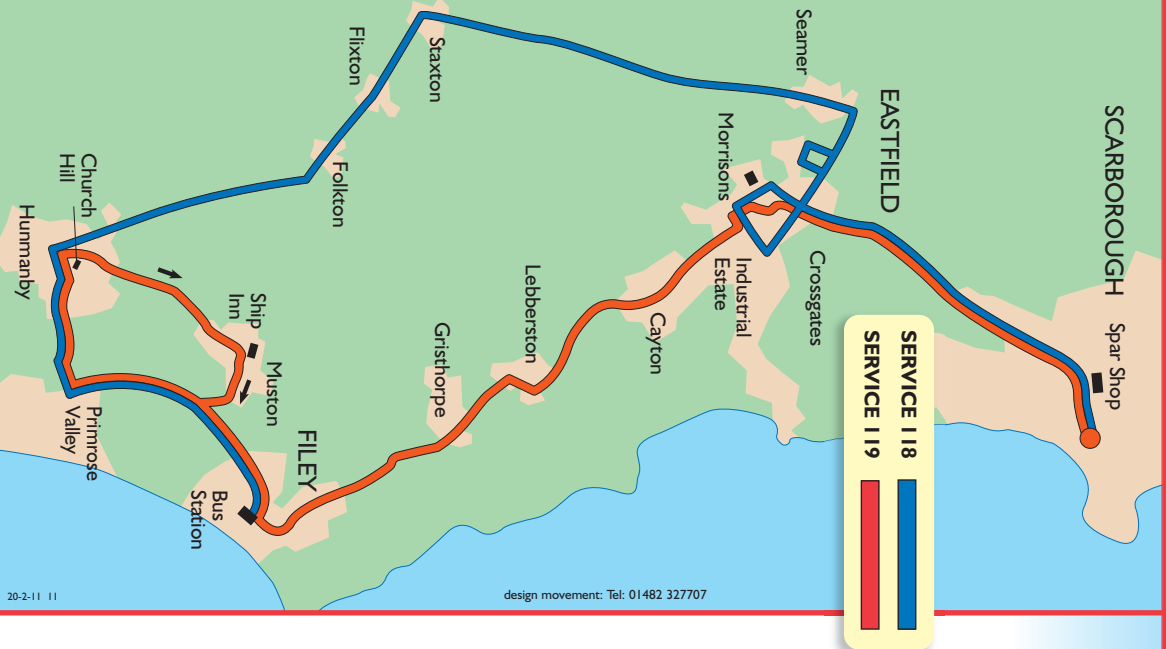

# 118:119

Scarborough Buses

Your reliable  
Service 118 now  
goes along Crab  
Lane/Southgate.  
Plus new times!

- ◆ Scarborough
- ◆ Eastfield
- ◆ Seamer
- ◆ Cayton
- ◆ Staxton
- ◆ Filey
- ◆ Primrose Valley
- ◆ Hummanby